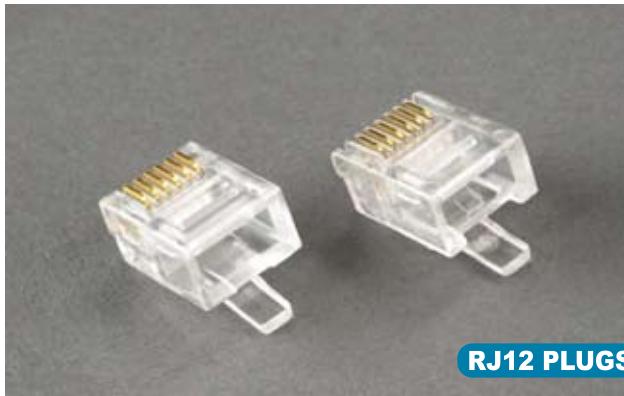

DATA SHEET

RJ12 PLUGS

RJ45 PLUGS

MODULAR PLUGS RJ12 & RJ45

RJ12 (8 Slot / 2,4,6 Conductor)

RJ458P4C

RJ458P8C/50

- For Cat 5 AND Cat 6 patch cords + line cords
- Contacts: Nickel plated, phosphor bronze with 6 to 50u" gold plating
- Housing: UL-94V-V2, PC
- For stranded wire 24 to 28AWG
- For solid wire 24AWG
- Shielded for FTP cable
- Safety approvals: UL and cUL

SPECIFICATIONS

RJ128S4C

RJ458P4C

RJ458P8C/50