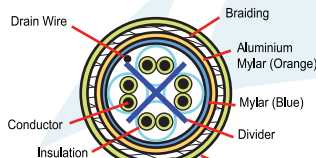

DATA SHEET

CAT 5e & CAT 6 PATCH CABLES

- Standard colours available:
  Blue, Green, Red and Yellow
- Standard lengths available:
  0.5, 1.0, 2.0, 3.0, 5.0 and 10.0
  (All measurements in metres)
- Other colours and lengths available
  on special orders
- Available in T568A or T568B wiring
- A variety of boots also available

GLOSSARY:

- **UTP:** Unshielded Twisted Pair
- **FTP:** Foil Twisted Pair
- **STP:** Shielded Twisted Pair
- **SFTP:** Single Foil Twisted Pair
- **SSTP:** Single Shielded Twisted Pair

SPECIFICATIONS

CAT 6 SFTP