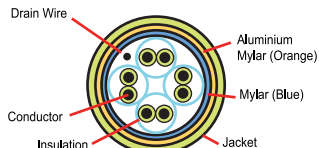

DATA SHEET

CAT 5e UTP

CAT 6 UTP

CAT 5e & CAT 6 PATCH CABLES

- Standard colours available:
Blue, Green, Red and Yellow
- Standard lengths available:
0.5, 1.0, 2.0, 3.0, 5.0 and 10.0
(All measurements in metres)
- Other colours and lengths available
on special orders
- Available in T568A or T568B wiring
- A variety of boots also available

GLOSSARY:

- UTP:** Unshielded Twisted Pair
- FTP:** Foil Twisted Pair
- STP:** Shielded Twisted Pair
- SFTP:** Single Foil Twisted Pair
- SSTP:** Single Shielded Twisted Pair

SPECIFICATIONS

CAT 5e UTP

CAT 5e FTP