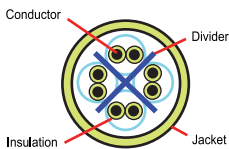

DATA SHEET

CAT 5e & CAT 6 PATCH CABLES

- Standard colours available:
  Blue, Green, Red and Yellow
- Standard lengths available:
  0.5, 1.0, 2.0, 3.0, 5.0 and 10.0
  (All measurements in metres)
- Other colours and lengths available
  on special orders
- Available in T568A or T568B wiring
- A variety of boots also available

GLOSSARY:

- **UTP:** Unshielded Twisted Pair
- **FTP:** Foil Twisted Pair
- **STP:** Shielded Twisted Pair
- **SFTP:** Single Foil Twisted Pair
- **SSTP:** Single Shielded Twisted Pair

SPECIFICATIONS

CAT 6 UTP