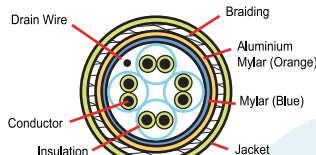

DATA SHEET

CAT 5e UTP

CAT 6 UTP

CAT 5e & CAT 6 PATCH CABLES

- Standard colours available:
Blue, Green, Red and Yellow
- Standard lengths available:
0.5, 1.0, 2.0, 3.0, 5.0 and 10.0
(All measurements in metres)
- Other colours and lengths available
on special orders
- Available in T568A or T568B wiring
- A variety of boots also available

GLOSSARY:

- UTP:** Unshielded Twisted Pair
- FTP:** Foil Twisted Pair
- STP:** Shielded Twisted Pair
- SFTP:** Single Foil Twisted Pair
- SSTP:** Single Shielded Twisted Pair

SPECIFICATIONS

CAT 5e UTP

CAT 5e FTP

CAT 5e SFTP

CAT 6 UTP

CAT 6 FTP

CAT 6 SFTP

MOULDED BOOT

HOODED BOOT

**HOODED BOOT
WITH SHIELDED PLUG**

US PLUG1
8P8C 50U"
DOUBLE LAYERS TYPE