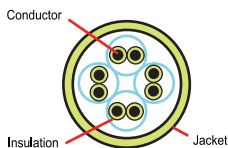

DATA SHEET

CAT 5e UTP

CAT 6 UTP

CAT 5e & CAT 6 PATCH CABLES

- Standard colours available:
Blue, Green, Red and Yellow
- Standard lengths available:
0.5, 1.0, 2.0, 3.0, 5.0 and 10.0
(All measurements in metres)
- Other colours and lengths available
on special orders
- Available in T568A or T568B wiring
- A variety of boots also available

GLOSSARY:

- UTP:** Unshielded Twisted Pair
- FTP:** Foil Twisted Pair
- STP:** Shielded Twisted Pair
- SFTP:** Single Foil Twisted Pair
- SSTP:** Single Shielded Twisted Pair

SPECIFICATIONS

CAT 5e UTP

CAT 5e FTP