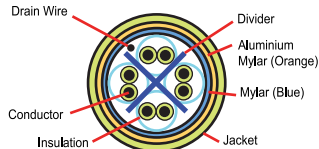

DATA SHEET

CAT 5e & CAT 6 PATCH CABLES

- Standard colours available:
  Blue, Green, Red and Yellow
- Standard lengths available:
  0.5, 1.0, 2.0, 3.0, 5.0 and 10.0
  (All measurements in metres)
- Other colours and lengths available
  on special orders
- Available in T568A or T568B wiring
- A variety of boots also available

GLOSSARY:

- **UTP:** Unshielded Twisted Pair
- **FTP:** Foil Twisted Pair
- **STP:** Shielded Twisted Pair
- **SFTP:** Single Foil Twisted Pair
- **SSTP:** Single Shielded Twisted Pair

SPECIFICATIONS

CAT 6 FTP