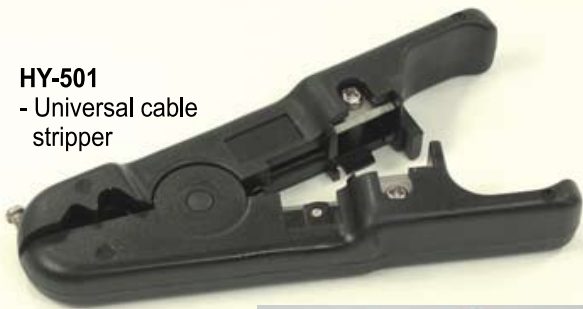

DATA SHEET

PROFESSIONAL TOOLS

HY-376E

- HY-376**
 - RJ11 / RJ12 Crimp tool
 - 4 and 6 way

- HY-376E**
 - RJ12 / RJ45 Crimp tool
 - 6 and 8 way

HY-501
 - Universal cable
 stripper

HY-200

- HY-200**
 - Ratchet
 RJ11 / RJ12 / RJ45
 Crimp tool
 - 4 / 6 / 8 and 10 way

HY-468S
 - RJ11 / RJ12 / RJ45
 Crimp tool
 and stripper

CT11
 - Budget
 RJ11 / RJ12
 Crimp tool