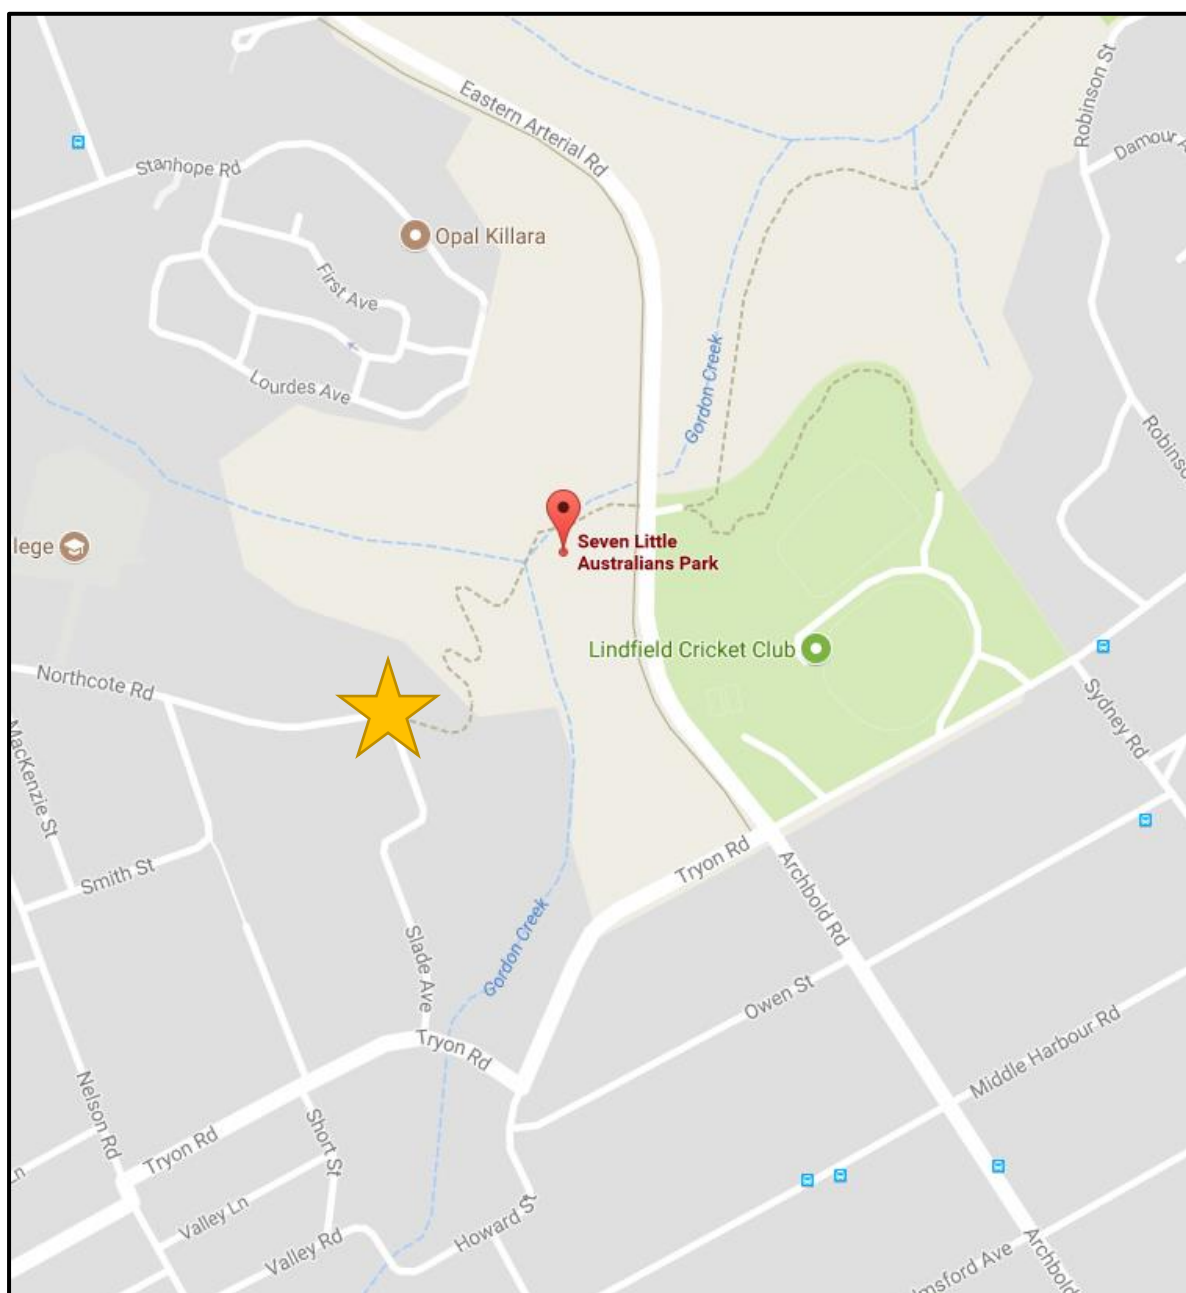

# Directions to Seven Little Australians Park

**Drop off and Pick up:** Travel to Lindfield. The park is situated on the bend of Slade Avenue (see star) at the Scout Hall.